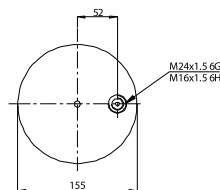

OE Part No

Mercedes A 942 320 5321