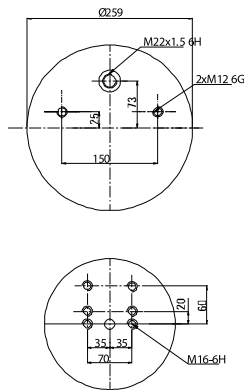

020.940.C

Cross References

Contitech	940 MB
Firestone	1T17D-4.3
	W01M58 8585
Springride	D11B36
Goodyear	1R11-752

OE Part No

Bpw	05 429 43 210