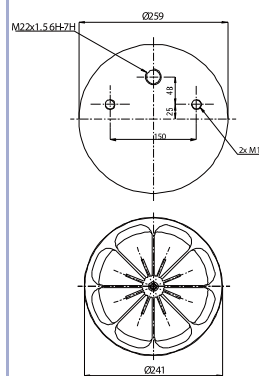

OE Part No

SAF HOLLAND	3.229.0038.00
	2621V