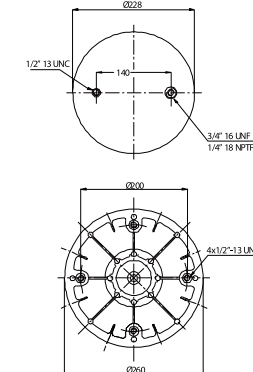

OE Part No

Hendrickson	NA 1817
Hendrickson	S-6195
Loadguard	SC2120
Navistar / Fleetrite	1681738C1
Navistar / Fleetrite	1681740C1
Saf Holland	90557086
Saf Holland	90557108
Saf Holland	90557135