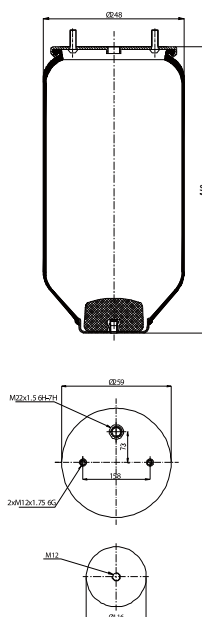

020.4004.S05

Cross References

OE Part No