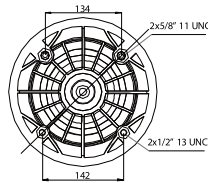

020.9084.CP

Cross References

Firestone W01-681-9084

OE Part No

Granning 2692/ 15690