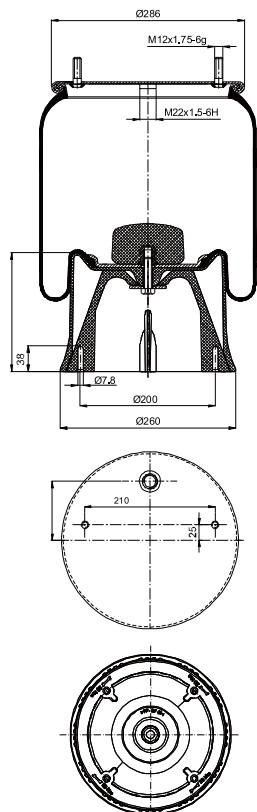

020.4004.C5

Cross References

OE Part No

Saf Holland 2923 Vk 3.229.0028.00