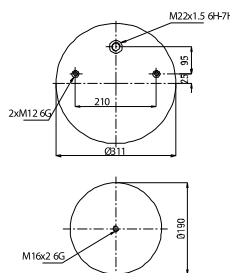

020.942.S

Cross References

Contitech	942 MB\0
Firestone	1T66F-13.5
	W01M58 8611
Phoenix	1DK32-1
Taurus	UR 837-01
Goodyear	1R14-700