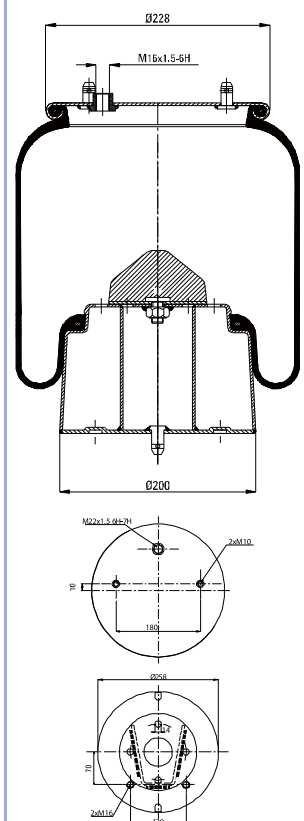

OE Part No

Cardi 58050700
Bartoletti 91619011
Omar 11804
Rolfo 112060
Viberti 128147102
Zorzi 1006553