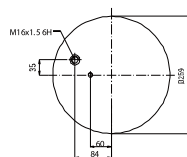

OE Part No

Man	81436010155