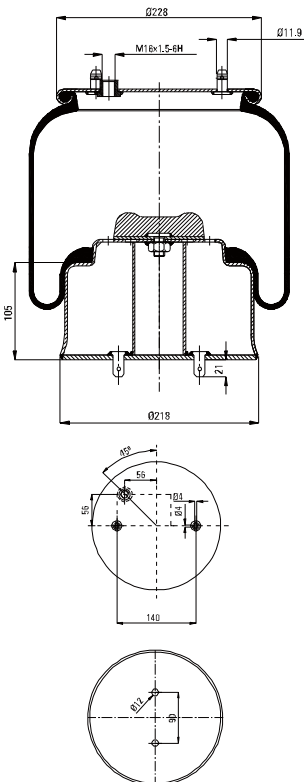

OE Part No

Scania - S.Bussar 1726239