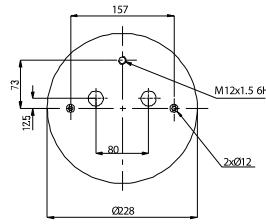

020.6199.S

Cross References

OE Part No

020.6200.S

Cross References

OE Part No

020.6318.S

Cross References

OE Part No

020.6416.S

Cross References

OE Part No