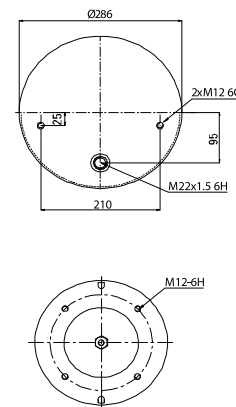

020.810.CP

Cross References

Firestone	1T19L-7
Firestone	W01M58 8775

OE Part No

020.811.C1

Cross References

Contitech	811MB
Firestone	1T19L-11
	W01M58 6359
Dunlop Fr	D13B34
Goodyear	1R 14-718
Cf Gomma	1T19-E2 203878

OE Part No

Daf	1 384 274
Renault	5 000 745 918

020.811.C2

Cross References

Contitech	811MB

OE Part No

Volvo	1622 116
Volvo	6 797 169

020.811.C11

Cross References

Firestone	1T19 L-11

OE Part No