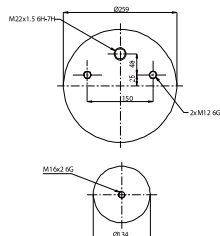

020.909.STB

Cross References

Contitech	909 NTB
Firestone	1T15L-6
	W01M58 0687
Goodyear	1R12-709
Phoenix	1D23 C-1
Taurus	B 151
Cf Gomma	1T 320-SP 89753

OE Part No

Breda Menarini	178 739
Man	81436016023

020.940.S

Cross References

Contitech	940 MB \0
Firestone	1T17D-4.3
	W01M58 8613
Goodyear	1R11-703
Springride	D11U31
Phoenix	1DK21K
Cf Gomma	1TC300-30 205536
Taurus	UR 732-01T

OE Part No

Bpw	05.429 40 910

020.941.S

Cross References

Contitech	941MB\0
Firestone	1T17D-8.3
	W01M58 8620
Springride	D11U30
Phoenix	1DK21
Cf Gomma	1TC300-36 204466
Taurus	UR 730-01T
Goodyear	1R11-700

OE Part No

Bpw	05 429 40 030

020.942.S

Cross References

Contitech	942 MB\0
Firestone	1T66F-13.5
	W01M58 8611
Phoenix	1DK32-1
Taurus	UR 837-01
Goodyear	1R14-700

OE Part No

Bpw	05 429 40 050