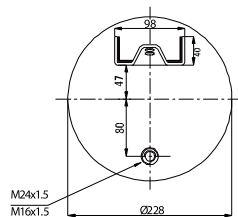

020.6604.S

Cross References

OE Part No

020.7803.S

Cross References

Contitech 7803 N

OE Part No

Volvo 20 427 803

020.7804.S

Cross References

Contitech 7804 N

OE Part No

020.8185.S

Cross References

Firestone TT15MPW-9
W01M58 6257

OE Part No