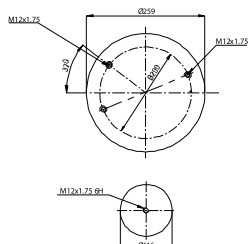

020.8608.S

Cross References

OE Part No

020.9002.SA3

Cross References

Springride	D12 U35
Goodyear	1R11-753

OE Part No

Acerbi	441901
Fruehauf	M060924

020.9002.SA8

Cross References

OE Part No

Mercedes	A 946 328 14 01
R.OR/Memior	21221307

020.40301.S

Cross References

OE Part No