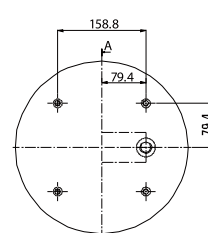

OE Part No

Kassbohrer 4.731.044.100