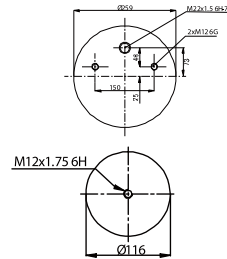

020.4157.S

Cross References

Contitech 4156 N\0

OE Part No

020.4157.S1

Cross References

Contitech 4156 N P01