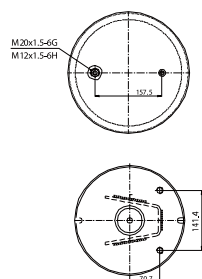

OE Part No

Fruehauf	M001464
Smb	OBJ0129001
Zorzi	1006552