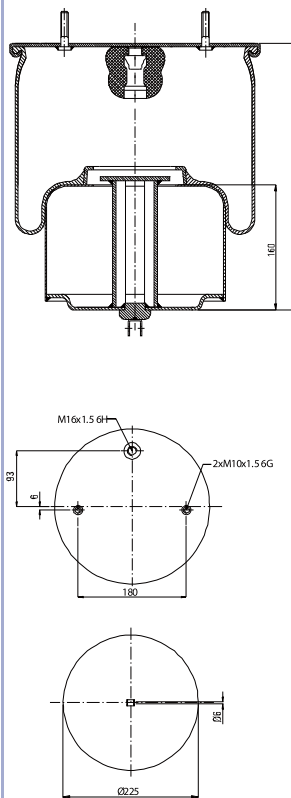

OE Part No

Volvo 1075 363
Volvo 20 452 136
Volvo 20 554 759