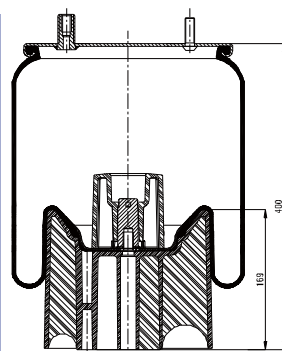

OE Part No

Ror	2122 2442
Weweler	US 07074 F

020.4157.CP10

Cross References

Contitech	4157 N P10
Firestone	1T15MPW-7
	W01M58 6315
Dunlop	D12B29
Goodyear	1R 11-772
Phoenix	1DK 20 A-51
Taurus	KR 915-51

OE Part No