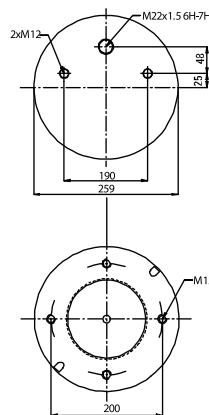

OE Part No

Saf	3.229.0029.00
Saf	3.229.2129.00
Saf	3.229.2229.00
Saf	3.229.2429.00
Saf	2618 V