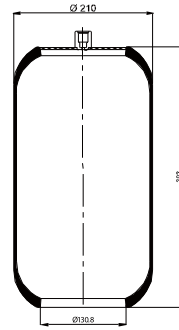

OE Part No

Evo Bus	A 629 327 00 01