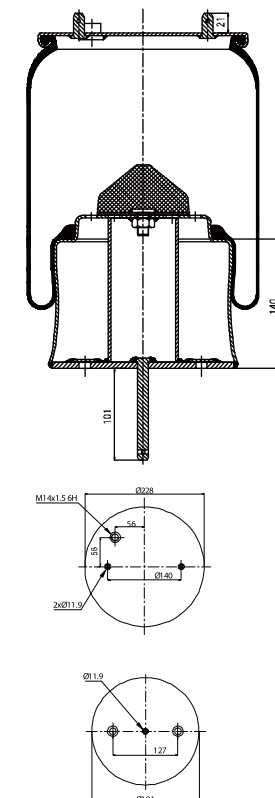

OE Part No

Scania - S.Bussar 1440304
Scania - S.Bussar 470922