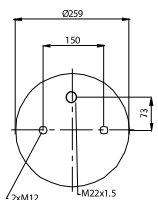

OE Part No

Schmitz 750 999
Weweler US 06285 F