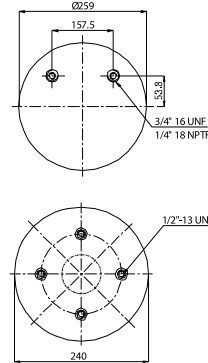

OE Part No

Ridewell	1003588753C
Watson & Chalin	AS-0098
Spring Valley	AS-8713