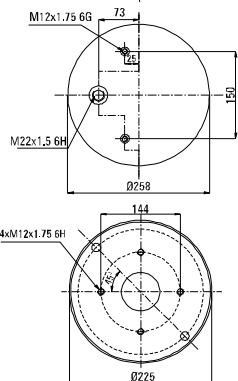

OE Part No

Hendrickson	QE 100004