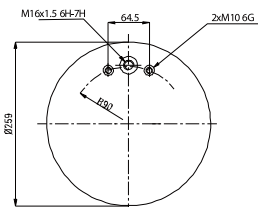

OE Part No

Volvo 20 573 113
Volvo 21041697
Volvo 20 480 202