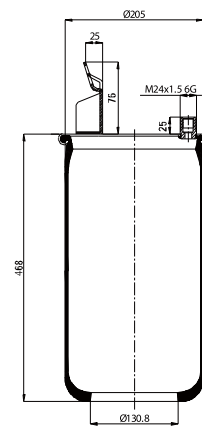

020.6199.S

Cross References

OE Part No

020.6200.S

Cross References

OE Part No

020.6318.S

Cross References

OE Part No

020.6416.S

Cross References

OE Part No