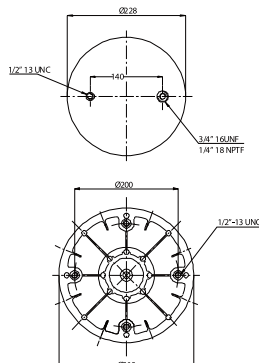

OE Part No

Dayton	352-9101
Hendricks	B 3842
on	SC2038
Loadguard	554768C1
Navistar /	12883-01
Fleetrite	S-5828-C
Reyco	S-740-C
Ridewell	1003589101C