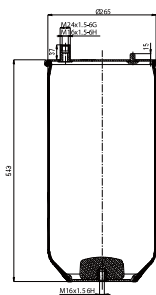

020.4911.S02

Cross References

Contitech 4911 N P02

Goodyear 1R13-715