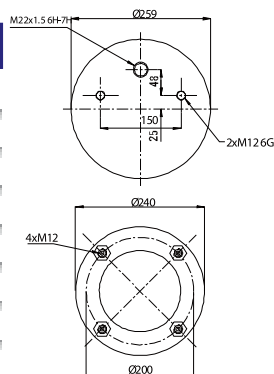

020.4022.C02

Cross References

OE Part No

020.4022.C03

Cross References

Contitech	4022 N
Dunlop	P03(ST)
Firestone	D12B26
Firestone	1T17BS-6
Good Year	W01M58 6367
Phoenix	1R 11-710
Cf	1DK 22 E-9
Gomma	1T 300-37
	204677

OE Part No

Saf	3.229.0029.00
Saf	3.229.2129.00
Saf	3.229.2229.00
Saf	3.229.2429.00
Saf	2618 V

020.4022.C02

Cross References

OE Part No

020.4022.CP03

Cross References

Contitech	4022 N P03
Firestone	1T17BS-6
	W01M58 6367
Phoenix	1DK 22 E-9
Vibracoustic	V1DK22E-9
Goodyear	1R 11-714
Springride	D12B 14
Cf Gomma	1T300-37 206340
Gart	D2785 278.4.454

OE Part No

Saf Holland 2618 V	3 229 0029 00
Saf Holland 2618 V	3 229 2129 00
Saf Holland 2618 V	3 229 2229 00
Saf Holland 2618 V	3 229 2429 00