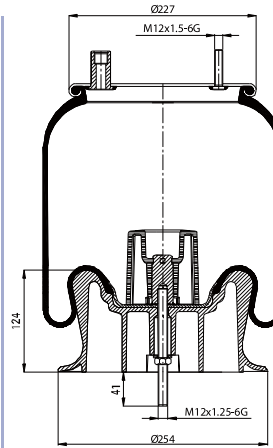

020.6260.CP

Cross References

Firestone	TT15MPW-7
	W01M58 6260

OE Part No

Renault	
Hendrickson	59053-2F