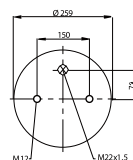

020.6604.S

Cross References

OE Part No

020.7803.S

Cross References

Contitech 7803 N

OE Part No

Volvo 20 427 803

020.7804.S

Cross References

Contitech 7804 N

OE Part No

020.8185.S

Cross References

Firestone TT15MPW-9
W01M58 6257

OE Part No