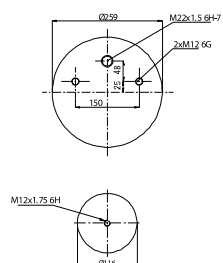

OE Part No

Mercedes	A 946 328 14 01
R.OR/Memior	21221307