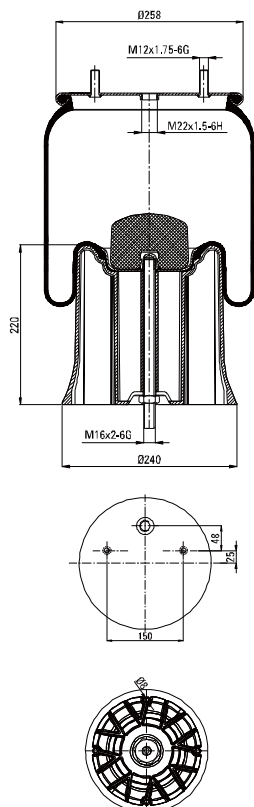

020.2626.CP

Cross References

OE Part No

Saf Holland 3 229 0039 00