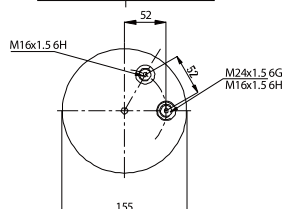

020.4390.C02

Cross References

Contitech	4390 N P02
Goodyear	9506
Dunlop	D12T11
Phoenix	1KF 21-2

OE Part No

Mercedes	A 942 320 0221