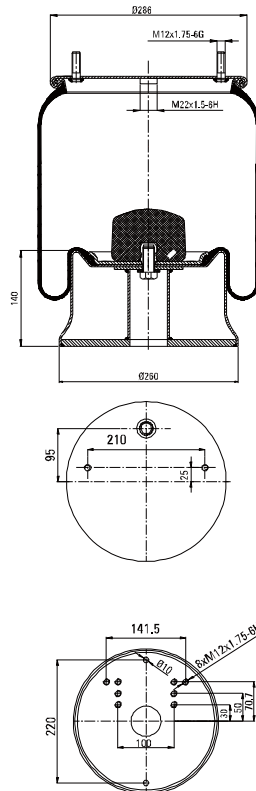

OE Part No

Daimler Tas	A 946 328 19 01
Leciñena	
Weweler	US 07337RP