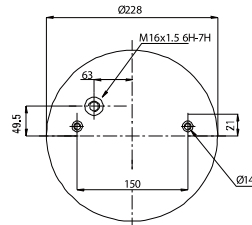

020.6604.S

Cross References

OE Part No

020.7803.S

Cross References

Contitech 7803 N

OE Part No

Volvo 20 427 803

020.7804.S

Cross References

Contitech 7804 N

OE Part No

020.8185.S

Cross References

Firestone TT15MPW-9
W01M58 6257

OE Part No