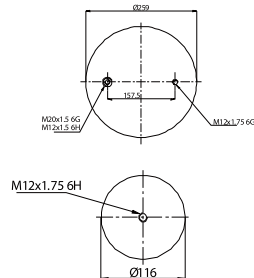

020.4156.S12

Cross References

Contitech 4156 N P12

OE Part No

020.4157.S

Cross References

Contitech 4156 N\0

OE Part No

020.4157.S1

Cross References

Contitech 4156 N P01

OE Part No

020.4158.S02

Cross References

Contitech 4158 N P02
Firestone 1T15MPW-9
W01M58 6257
Goodyear 1R12-748
Dunlop D12B23
Phoenix 1DK 20 B-1NP

OE Part No

Schmitz 750 999
Weweler US 06285
Weweler US 06287