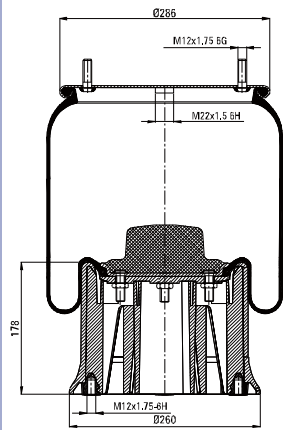

OE Part No

Saf Holland	3.229.0031.00
Saf Holland	3.229.2131.00
Saf Holland	3.229.2231.00
Saf Holland	3.229.2431.00