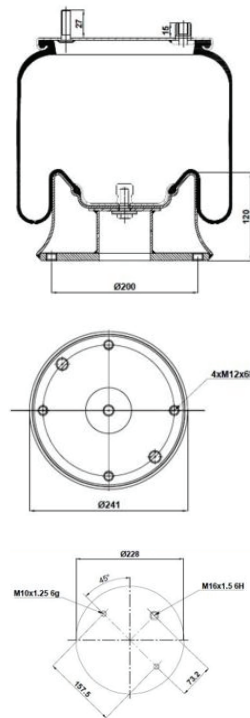

OE Part No

Renault	5010239252
Renault	5.010.488.071
PREMIUM MAGNUM	
Renault	5.010.294.52.B
Scania	132 051

020.4758.C23

Cross References

Blacktech	RML95869C23