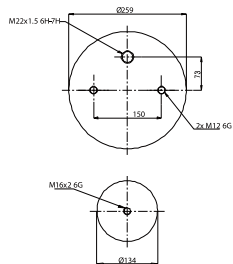

OE Part No

Bpw 05 429 42 03 0