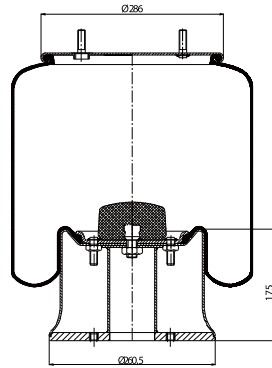

020.813.C11

Cross References

OE Part No