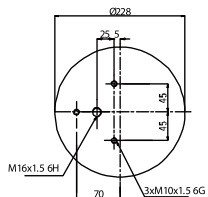

OE Part No

Daf 1276 846