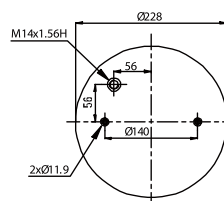

020.40303.S

Cross References

OE Part No

020.40304.S

Cross References

OE Part No

020.40305.S

Cross References

OE Part No

020.40306.S

Cross References

OE Part No