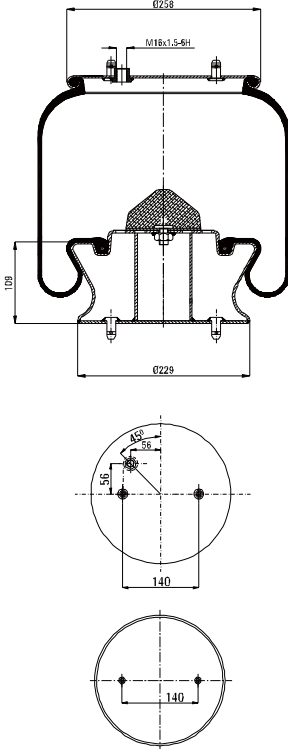

020.40302.C1

Cross References

Goodyear 1R 12-813

OE Part No

Scania - S.Bussar 1726238