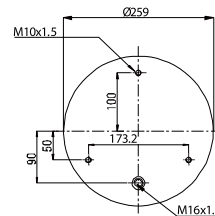

020.836.S2

Cross References

Contitech	836 M2
Firestone	1T17AR-4.5 W01M58 0777
Goodyear	1R 12-710

OE Part No

Daf	0 513 982

020.836.S11

Cross References

Contitech	836 N 11

OE Part No

020.881.S

Cross References

Contitech	881 MB\0
Firestone	1T66F-10.8 W01M58 8978
Phoenix	1DK 32-1/36
Goodyear	1R 14-708
Cf Gomma	1TC360-45
Taurus	UR836-01T
Dunlop	D14 U 36

OE Part No

Bpw	05 429 40 010

020.887.S

Cross References

Contitech	887 M
Firestone	1T15LNR-3 W01M58 0780
Goodyear	1R 11-796
Springride	D11U41

OE Part No

Daf	0 513 983
Vdl Bus	0513 983