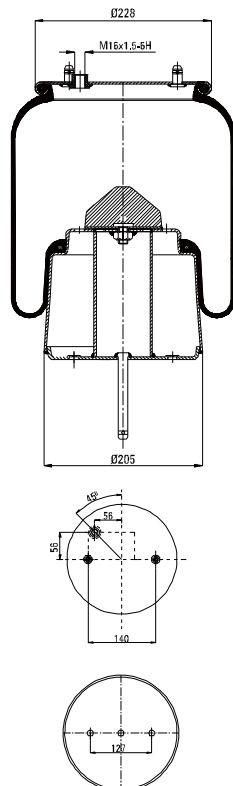

OE Part No

Scania - S.Bussar 1726241