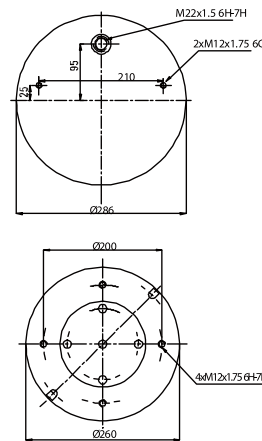

OE Part No

Saf Holland 3 229 0030 00

Weweler US 07380