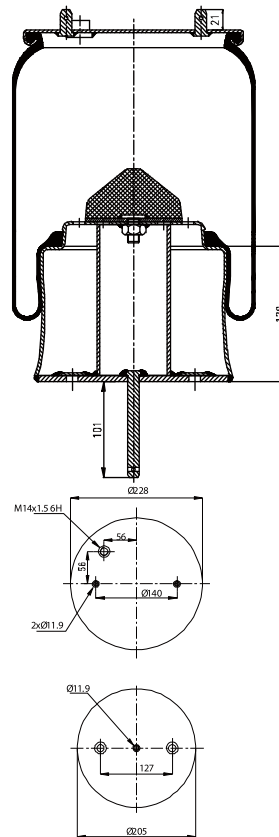

OE Part No

Scania - S.Bussar 1440305