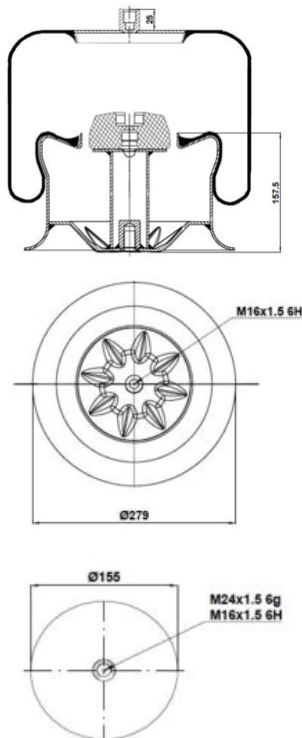

OE Part No

Mercedes	A 942 320 06 17
Mercedes	A 942 320 33 21

Cross References

OE Part No