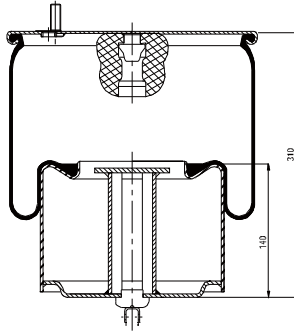

OE Part No

Volvo	1076 075
Volvo	1076 076
Volvo	20 554 756