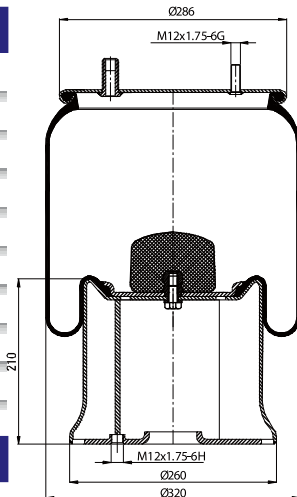

020.8762.C

Cross References

Firestone	1T19L-14
	W01M58 8762
Cf Gomma	1T19E-3
Dunlop	D13B04
Good Year	1R13-803
Phoenix	1DK 28 D-3