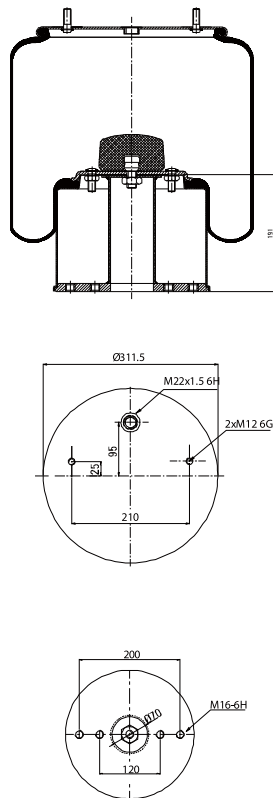

020.3708.C

Cross References

OE Part No