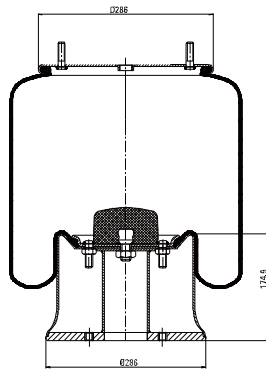

020.813.C11

Cross References

OE Part No

020.813.C15

Cross References

OE Part No

Gigant 246 192

020.813.C16

Cross References

OE Part No

020.813.C17

Cross References

Cf Gomma	TT 19E-2
Cf Gomma	93762
Firestone	TT 19L-11
Firestone	W01M58 6361
Good Year	1R 14-706
Phoenix	1DK 28 B-7

OE Part No

Bartoletti	91619011
Battaglino	2211401
Cardi	58050700
Viberti	128147102
Zorzi	1006553