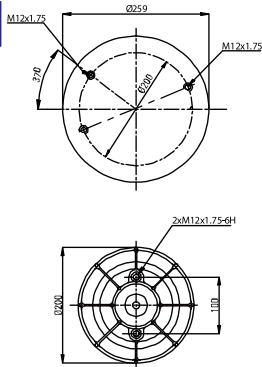

OE Part No

Weweler US06316F
 Schmitz Trailer 751065

020.8608.CP

Cross References

Firestone	1T17DJ-7
	W01M58 8608

OE Part No

Ror	2122 9214
-----	-----------

020.8753.C