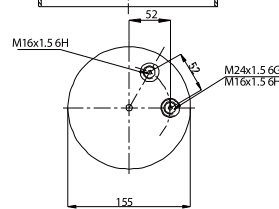

OE Part No

Mercedes A 942 320 2921

Mercedes A 942 320 5021