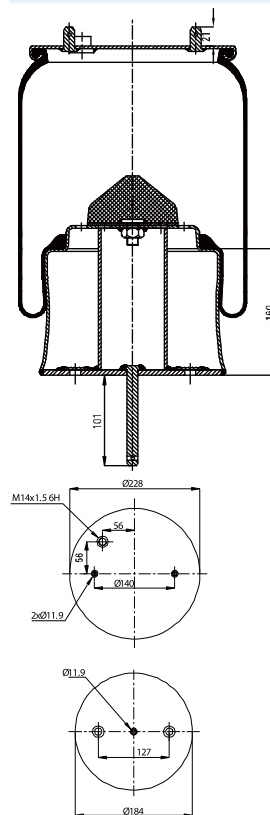

OE Part No

Scania - S.Bussar 1440306