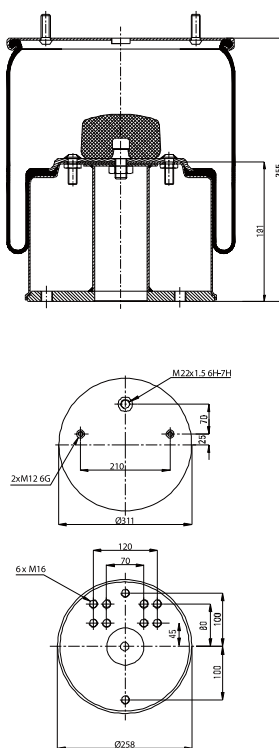

020.2619.CP1

Cross References

OE Part No

Daf 0 067 306
Saf Holland 26 19 II 3.229.0043.00

020.2621.CP

Cross References

OE Part No

Saf Holland 3 229 0038 00

020.2626.CP

Cross References

OE Part No

Saf Holland 3 229 0039 00

020.2725.C

Cross References

Contitech 2725 N

OE Part No