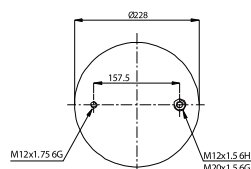

OE Part No

Hendrickson HA 100016