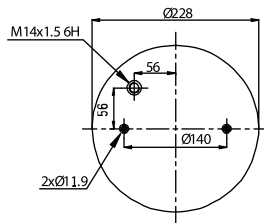

020.40303.S

Cross References

OE Part No

020.40304.S

Cross References

OE Part No

020.40305.S

Cross References

OE Part No

020.40306.S

Cross References

OE Part No