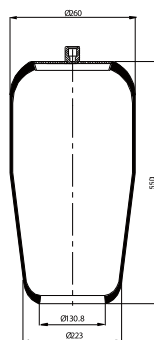

020.4758.S1

Cross References

Contitech 4758 N