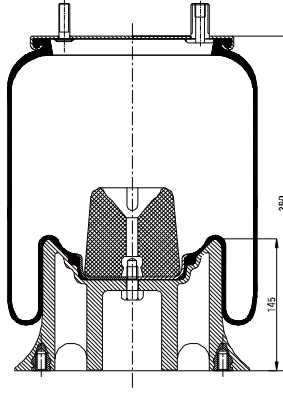

OE Part No

Hendrickson	NA 1817
Hendrickson	S-6195
Loadguard	SC2120
Navistar / Fleetrite	1681738C1
Navistar / Fleetrite	1681740C1
Saf Holland	90557086
Saf Holland	90557108
Saf Holland	90557135