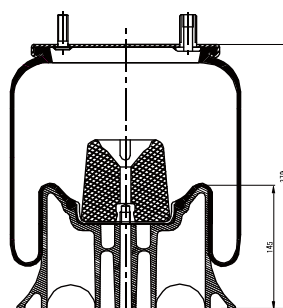

OE Part No

Hendrickson HA 100016