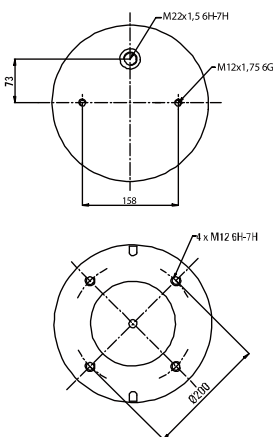

OE Part No

Saf Holland	2 229 0007 01
Saf Holland	3 229 0007 00
Saf Holland	3 229 0007 00
Saf Holland	3 229 0007 02
Saf Holland 2618 (E5)	2.229.0007.00