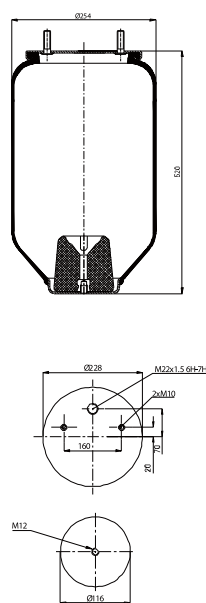

Contitech 951MB\0

OE Part No

Bpw 05 429 40 72 0
Bpw 05 429 42 72 0

020.1210.S

Cross References

Cf Gomma 1T 323-40 96864

OE Part No

Viberti 128 147 109