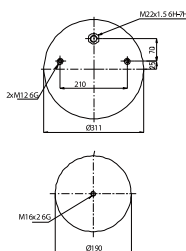

OE Part No

Bpw	05 429 40 010