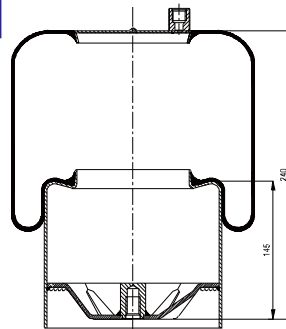

020.4391.C21

Cross References

Contitech 4391N P21