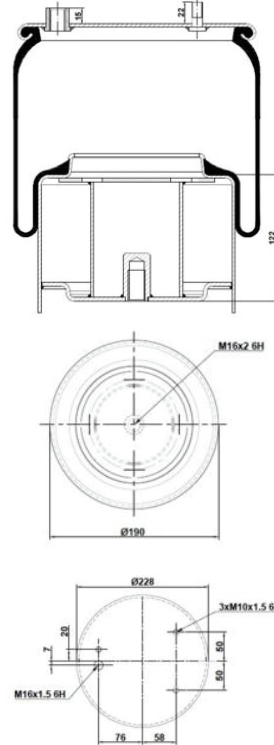

Cross References

OE Part No

COMPLETE TYPE

020.887.C2

Cross References

Contitech	887 M K2
Firestone	1T15LNR-3
Neotec	ABM 214 28 A 04

OE Part No

Daf	1 697 685 - XF 95-105
Daf	1 697 685 - CF 75-85
Daf	1 240 503