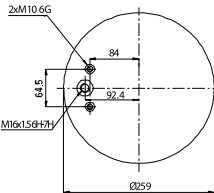

OE Part No

Volvo	1076 075
Volvo	1076 076
Volvo	20 554 756