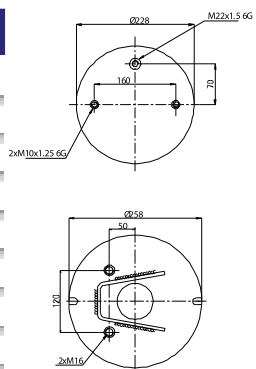

OE Part No

Cardi	58050900
Omar	11808
Zorzi	1006551

020.51400.C

Cross References

OE Part No

020.73311.C

Cross References

Contitech	73311 M
Cointitech	9514 M