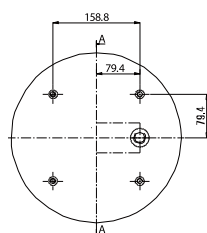

Bpw 05 429 42 03 0

020.6050.S

Cross References

Phoenix 1DK 32 E-4

Cf Gomma TTC 360-50

OE Part No

Kassbohrer 4.731.043.000

4.731.043.100.13