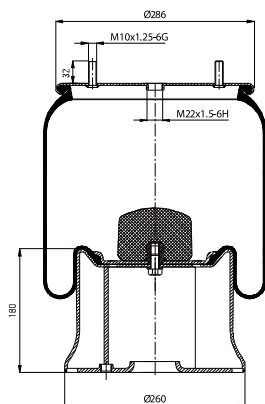

020.1318.C

Cross References

Dunlop Fr	D13B 18, D13B 12
Phoenix	1DK28 B-7