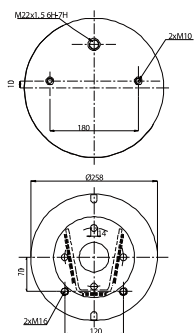

020.50710.C

Cross References

OE Part No

020.50900.C

Cross References

Firestone	1T15M-9
	W01M58 6289
Goodyear	1R 12-703

OE Part No

Cardi	58050900
Omar	11808
Zorzi	1006551

020.51400.C

Cross References

OE Part No

020.73311.C

Cross References

Contitech	73311 M
Cointitech	9514 M

OE Part No

Volvo	20 573 311
Volvo	9 959 514