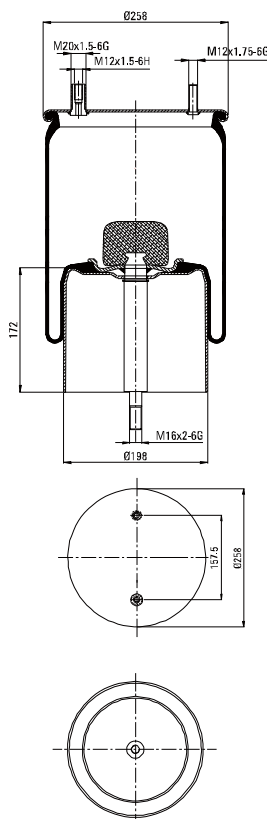

OE Part No

Gigant	166294