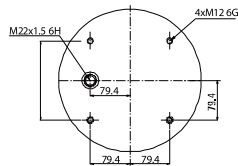

020.813.C11

Cross References

OE Part No