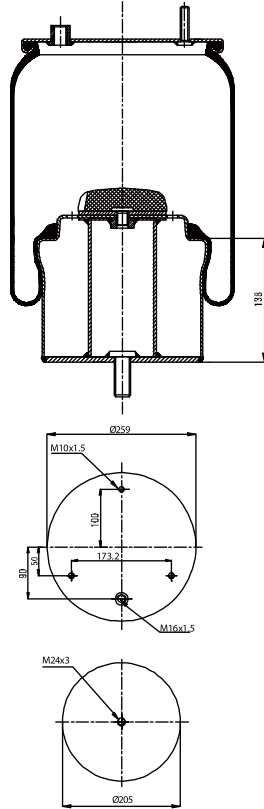

020.836.C11

Cross References

Contitech	836 M K11
Firestone	1T17AR-4.5
	W01M58 8714

OE Part No

Daf	1266 381
	1697 679