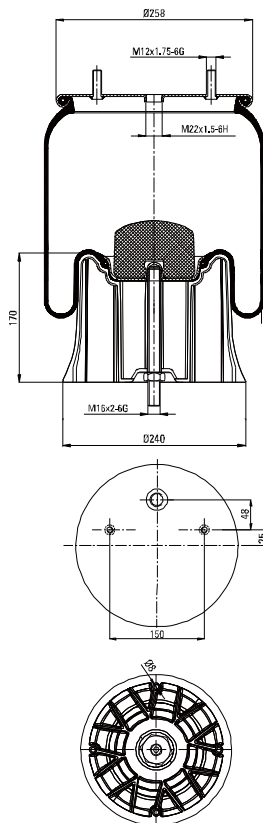

020.2621.CP

Cross References

OE Part No

Saf Holland 3 229 0038 00