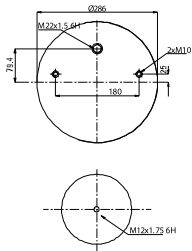

020.811.S4

Cross References

OE Part No

020.811.S13

Cross References

OE Part No

020.811.ST

Cross References

Contitech	811NT
Dunlop	D13A02
Firestone	1T19L-10
Firestone	W01 M58 0028
Good Year	1R 14-715
Phoenix	1DK 28
Taurus	UR 622-03

OE Part No

Kassbohrer	4.731.029.000
Man	81.43601.0035
Man	81.43601.0048

020.811.STB

Cross References

Contitech	811NTB
Dunlop	D14U49
Firestone	1T19L-10
Firestone	W01 M58 0747
Good Year	1R 14-739
Phoenix	1DK 28 B-4

OE Part No

Kassbohrer	4.731.029.000
Man	81.43601.0035
Man	81.43601.0048