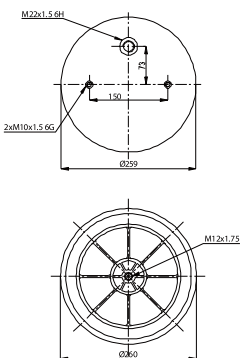

OE Part No

Schmitz	014 892
Schmitz	750 999
Weweler	US 06285