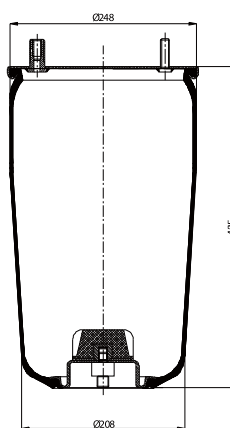

OE Part No

Bpw 05 429 4177 0