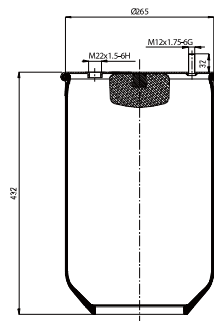

020.810.S

Cross References

Contitech	810 MB/0
Firestone	1T19L-7
	W01M58 7237