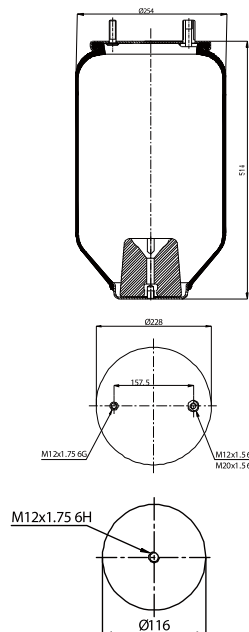

OE Part No

020.4159.S05

Cross References

Contitech	4159 N P05
Cf Gomma	1T 323-40
Dunlop	D12U04
Firestone	1T15M-9
Firestone	W01M58 0736
Good Year	1R 12-761
Phoenix	1DK 21B-5 NP