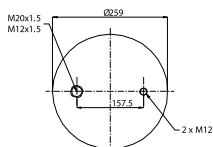

020.4960.C

Cross References

Contitech 4960 MB