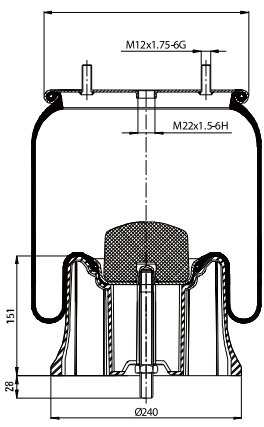

020.2619.CP

Cross References

OE Part No

Saf Holland	3.229.0033.00