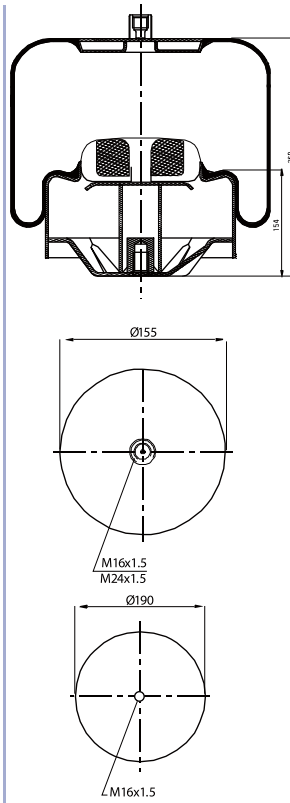

OE Part No

Mercedes A 946 320 0521