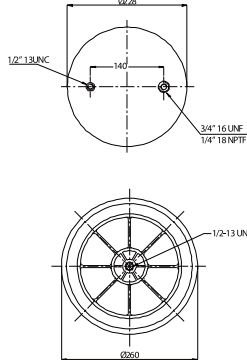

OE Part No

Hendrickson	B 3842