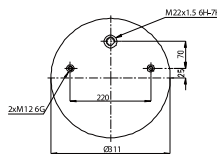

Contitech 4725 N P01

OE Part No

Gigant 247 103

020.4737.S1

Cross References

Contitech 4737 N

OE Part No

020.4757.S1