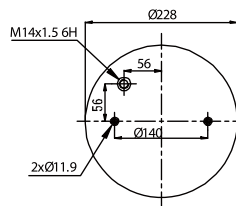

020.40303.S

Cross References

OE Part No

020.40304.S

Cross References

OE Part No

020.40305.S

Cross References

OE Part No

020.40306.S

Cross References

OE Part No