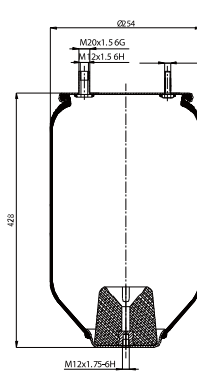

020.4154.S01

Cross References

Contitech 4154 N P01

OE Part No

020.4156.S01

Cross References

Contitech 4156 N P01

OE Part No

020.4156.S05

Cross References

Contitech 4156 N P05

OE Part No

020.4156.S06

Cross References

Contitech 4156 N P06

OE Part No