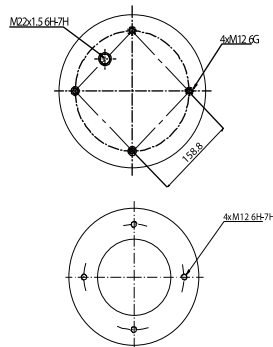

020.810.CP

Cross References

Firestone	1T19L-7
Firestone	W01M58 8775

OE Part No

020.811.C1

Cross References

Contitech	811MB
Firestone	1T19L-11
	W01M58 6359
Dunlop Fr	D13B34
Goodyear	1R 14-718
Cf Gomma	1T19-E2 203878

OE Part No

Daf	1 384 274
Renault	5 000 745 918

020.811.C2

Cross References

Contitech	811MB

OE Part No

Volvo	1622 116
Volvo	6 797 169

020.811.C11

Cross References

Firestone	1T19 L-11

OE Part No