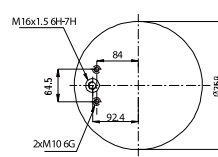

OE Part No

Volvo	1076 595