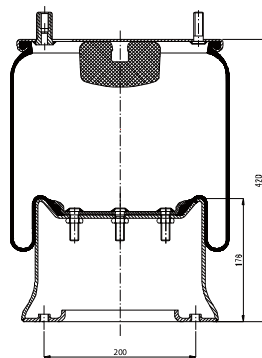

020.813.C2

Cross References

OE Part No