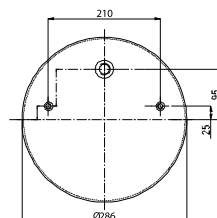

020.813.S1

Cross References

OE Part No