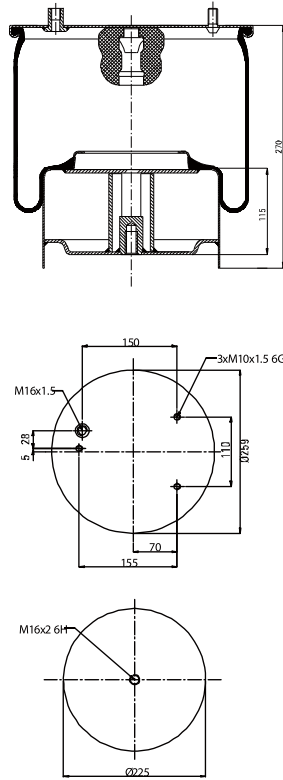

020.836.C4

Cross References

Contitech	836 MB K4
Firestone	1T17AR-4.5
	W01M58 8705
Phoenix	1DF 25-14

OE Part No

Vdl Bus	0 377 498