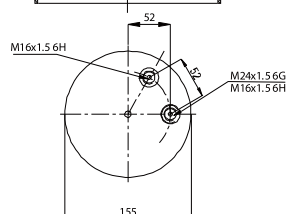

020.4390.C03

Cross References

Contitech	4390 N P03
Goodyear	9506
Dunlop	D12T11

OE Part No

Mercedes	A 942 320 0421