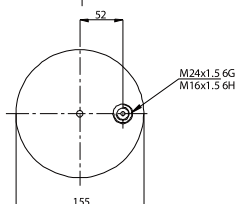

020.4390.C04

Cross References

Contitech	4390 N P04

OE Part No

Mercedes	A 942 320 0321