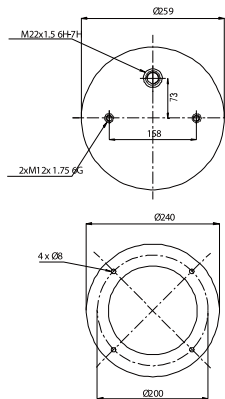

OE Part No

Saf Holland	3229 0007 00
	2618 VAR 416