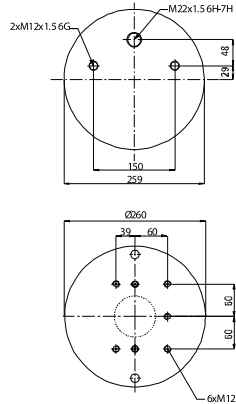

020.4022.C02

Cross References

OE Part No

020.4022.C03

Cross References

Contitech	4022 N
Dunlop	P03(ST)
Firestone	D12B26
Firestone	1T17BS-6
Good Year	W01M58 6367
Phoenix	1R 11-710
Cf	1DK 22 E-9
Gomma	1T 300-37
	204677

OE Part No

Saf	3.229.0029.00
Saf	3.229.2129.00
Saf	3.229.2229.00
Saf	3.229.2429.00
Saf	2618 V

020.4022.C02

Cross References

OE Part No

020.4022.CP03

Cross References

Contitech	4022 N P03
Firestone	1T17BS-6
	W01M58 6367
Phoenix	1DK 22 E-9
Vibracoustic	V1DK22E-9
Goodyear	1R 11-714
Springride	D12B 14
Cf Gomma	1T300-37 206340
Gart	D2785 278.4.454

OE Part No

Saf Holland 2618 V	3 229 0029 00
Saf Holland 2618 V	3 229 2129 00
Saf Holland 2618 V	3 229 2229 00
Saf Holland 2618 V	3 229 2429 00