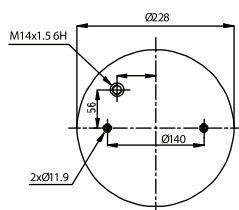

020.40303.S

Cross References

OE Part No

020.40304.S

Cross References

OE Part No

020.40305.S

Cross References

OE Part No

020.40306.S

Cross References

OE Part No