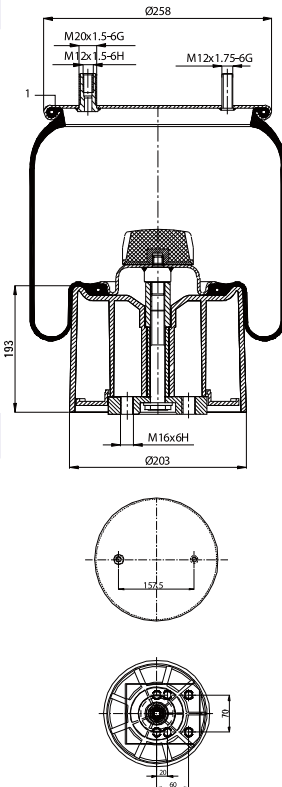

020.4963.CP

Cross References

Contitech 4963 N P03