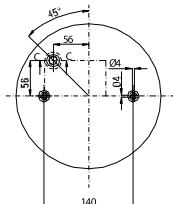

OE Part No

Scania - S.Bussar	1726243