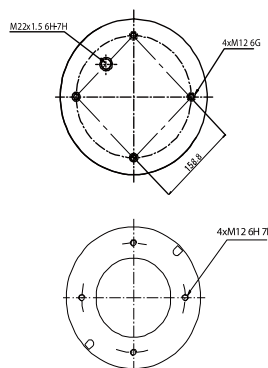

020.813.C3

Cross References

OE Part No