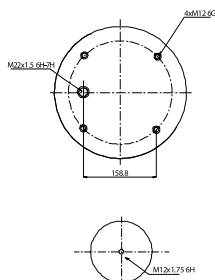

020.811.S2

Cross References

OE Part No