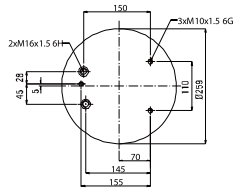

OE Part No

Daf	0 513 982