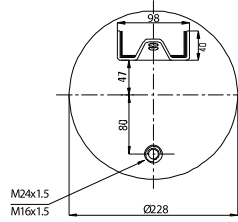

OE Part No

Volvo 20 427 803