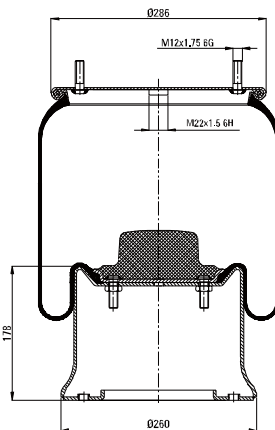

OE Part No

Saf Holland 2923 V	3.229.0031.00
Saf Holland 2923 V	3.229.2131.00
Saf Holland 2923 V	3.229.2231.00
Saf Holland 2923 V	3.229.2431.00