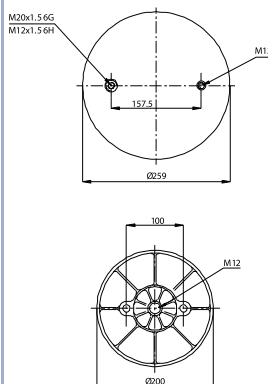

OE Part No

Ror	2122 2442
Weweler	US 07074 F

020.4157.CP10

Cross References

Contitech	4157 N P10
Firestone	1T15MPW-7
	W01M58 6315
Dunlop	D12B29
Goodyear	1R 11-772
Phoenix	1DK 20 A-51
Taurus	KR 915-51

OE Part No