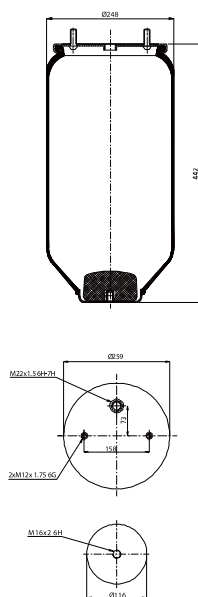

OE Part No

Saf Holland 4 284 3003 01
2618 AR 416