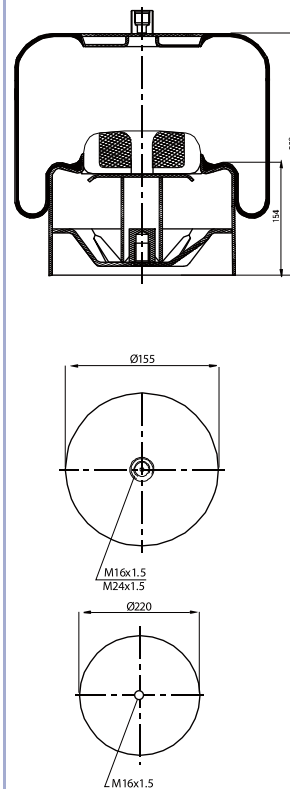

OE Part No

Mercedes A 942 320 3721