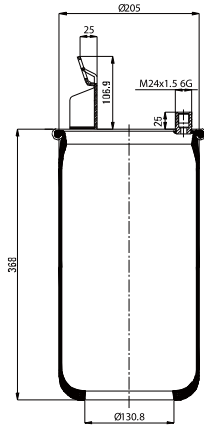

020.6418.S

Cross References

OE Part No

020.6420.S

Cross References

OE Part No

020.6602.S

Cross References

Contitech 6602 N

OE Part No

Volvo 20 573 113
Volvo 21041697
Volvo 20 480 202

020.6603.S

Cross References

Contitech 5420 N

OE Part No

Volvo 3 195 240