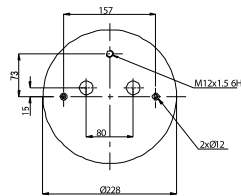

020.6199.S

Cross References

OE Part No

020.6200.S

Cross References

OE Part No

020.6318.S

Cross References

OE Part No

020.6416.S

Cross References

OE Part No