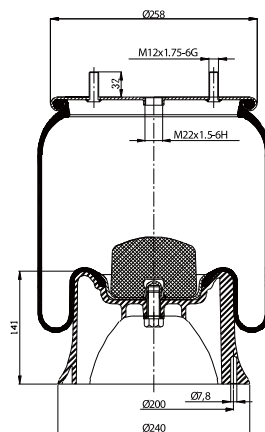

020.2618.CP

Cross References

OE Part No

Saf Holland	2618 II 3.229.0040.00