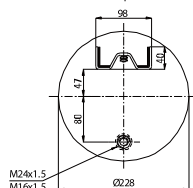

OE Part No

Volvo 20 582 212
Volvo 20 531 988
Volvo 20 456 158
Volvo 20 427 802