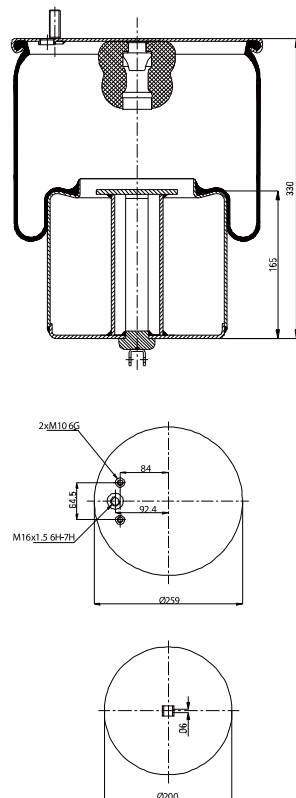

OE Part No

Volvo 1076 594
Volvo 20 554 755