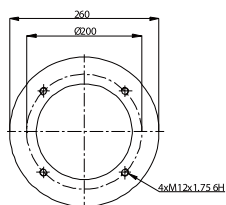

OE Part No

Schmitz	015 323
Weweler	US 04028