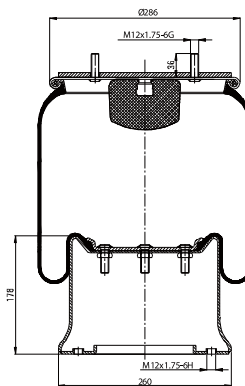

OE Part No

Schmitz	017 685
Weweler	US 04031 P