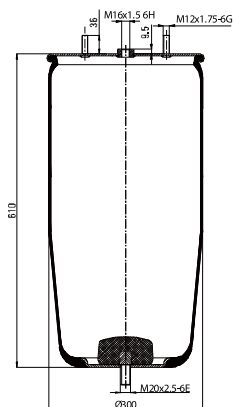

Bpw 05 429 42 03 0

020.6050.S

Cross References

Phoenix 1DK 32 E-4

Cf Gomma TTC 360-50

OE Part No

Kassbohrer 4.731.043.000

4.731.043.100.13