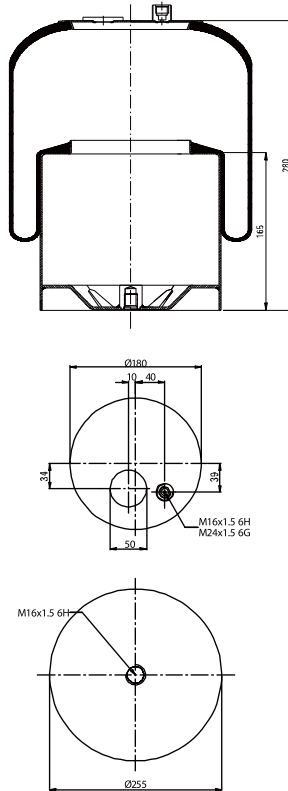

020.4185.C01

Cross References

Contitech 4185 N P01

OE Part No

Mercedes A 974 320 0021