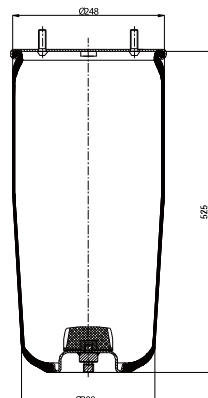

Bpw 05 429 42 03 0

020.6050.S

Cross References

Phoenix 1DK 32 E-4

Cf Gomma TTC 360-50

OE Part No

Kassbohrer 4.731.043.000

4.731.043.100.13