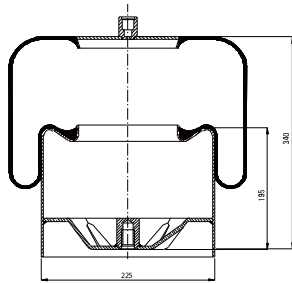

020.4838.C01

Cross References

Contitech	4838 N P01
Firestone	1R7Z595330A
	W01M58 8512

OE Part No

Mercedes	A 946 320 0421