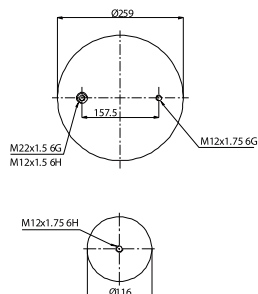

OE Part No

Acerbi	441901
Fruehauf	M060924