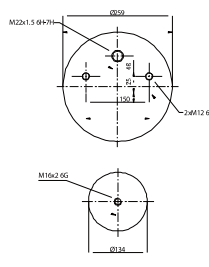

020.940.S

Cross References

Contitech	940 MB \0
Firestone	1T17D-4.3
	W01M58 8613
Goodyear	1R11-703
Springride	D11U31
Phoenix	1DK21K
Cf Gomma	1TC300-30 205536
Taurus	UR 732-01T

OE Part No

Bpw	05.429 40 910

020.941.S

Cross References

Contitech	941MB\0
Firestone	1T17D-8.3
	W01M58 8620
Springride	D11U30
Phoenix	1DK21
Cf Gomma	1TC300-36 204466
Taurus	UR 730-01T
Goodyear	1R11-700