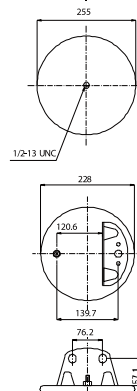

020.8608.CP

Cross References

Firestone	1T17DJ-7
	W01M58 8608

OE Part No

Ror	2122 9214

020.8753.C

Cross References

Contitech	10 10-15 S 713
Firestone	1T17B-5
	W01358 8753

OE Part No

Ridewell	1003588753C
Watson & Chalin	AS-0098
Spring Valley	AS-8713

020.8762.C

Cross References

Firestone	1T19L-14
	W01M58 8762
Cf Gomma	1T19E-3
Dunlop	D13B04
Good Year	1R13-803
Phoenix	1DK 28 D-3

OE Part No

Fruehauf	M001464
Smb	OBJ0129001
Zorzi	1006552

020.8829.CP

Cross References

Contitech	9 10-16 P 499
Firestone	1T15M-6
	W01358 8829
Good Year	1R12-615

OE Part No

Hendrickson	HA 1000 16