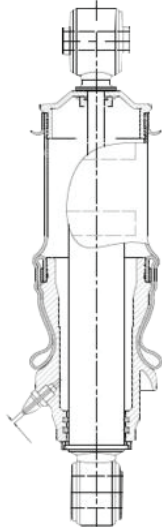

OE Part No

Mercedes	A9428907019
Mercedes	A9428905219
Sachs	105408

Cross References

OE Part No

Cross References

OE Part No

Cross References

OE Part No