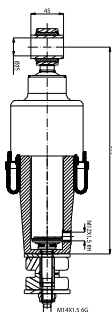

Monroe	CB 0034

OE Part No

Daf
95 - 95Xf
1265282
1285394
1321591
1353451
1353454
1371066

Cross References

OE Part No

**WHERE
YOU GO
MORE
QUALITIES
AND
MORE
PRODUCTS
ARE
WAITING
FOR YOU...**

CONVOLUTED TYPE

040.1151.P01