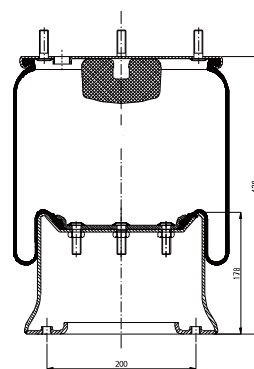

020.813.C3

Cross References

OE Part No