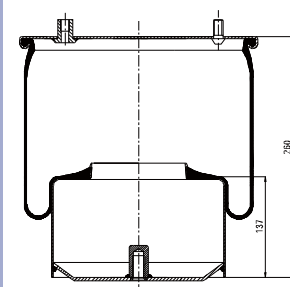

020.887.C3

Cross References

Contitech 887 M K3

Firestone IT15LNR-3

W01M58 8682