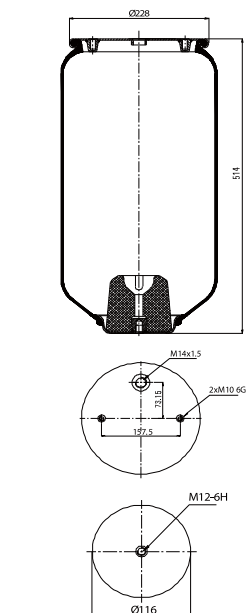

OE Part No

020.4159.S10

Cross References

Contitech	4159 N P10