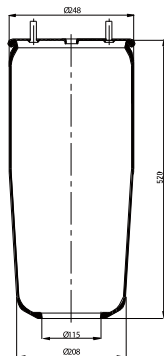

020.724.S1

Cross References

Contitech	724 N P01
Good Year	1R 11-711