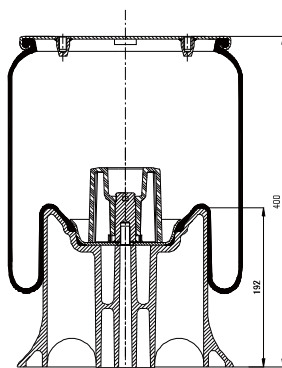

OE Part No

Schmitz	014 892
Schmitz	750 999
Weweler	US 06285