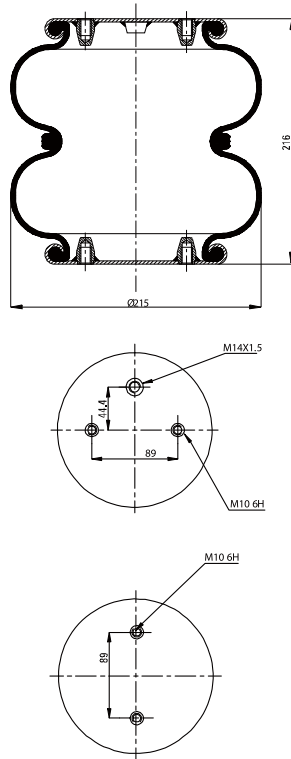

040.2211.P08

Cross References

OE Part No

Scania 1387283