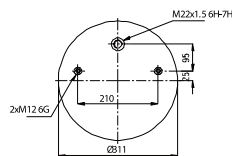

OE Part No

Bpw 05 429 4109 0
36-2