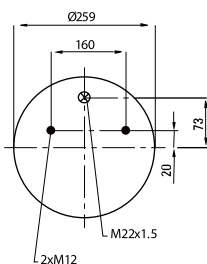

OE Part No

Volvo	20 573 311
Volvo	9 959 514

SERVICE ASSEMBLY

020.724.S1

Cross References

Contitech	724 N P01
Good Year	1R 11-711

OE Part No

Gigant	246169
Gigant	3053