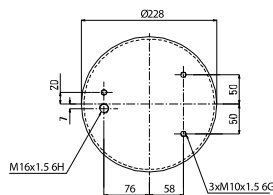

OE Part No

Vdl Bus	1141 525
Vdl Bus	1154 761