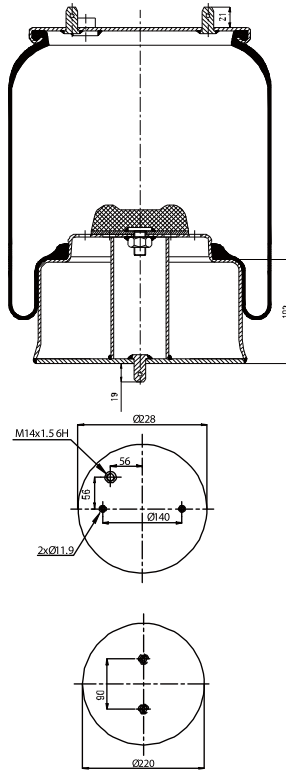

OE Part No

Scania - S.Bussar 1440303
Scania - S.Bussar 488263
Scania - S.Bussar 1475106
Scania - S.Bussar 1521114