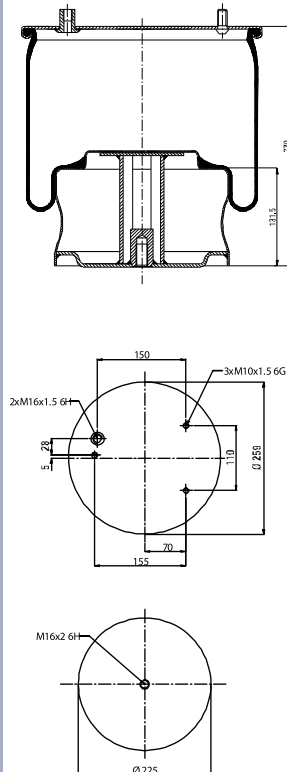

OE Part No

Daf	0 297 721