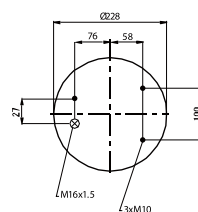

OE Part No

Daf	0 513 983
Vdl Bus	0513 983