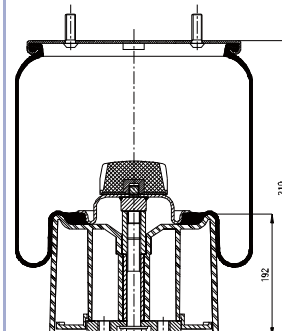

Bpw	05 429 40 28 1
Bpw	05 429 41 24 1
Bpw	05 429 40 59 1

020.940.CP

Cross References

Contitech	941 MB
Firestone	1T17D-8.3
	W01M58 8668

OE Part No

Bpw	05 429 43 20 0
-----	----------------

020.942.C

Cross References