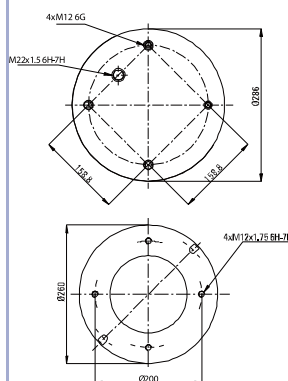

OE Part No

Fruehauf	UJB 0305
Ror / Meritor	21221349
Saf	3.229.0024.00
Weweler	US 07380F