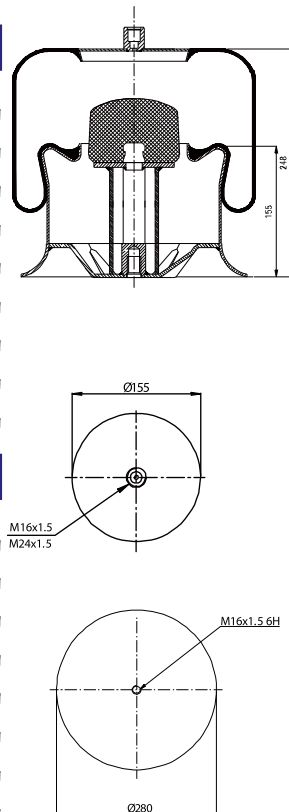

OE Part No

Mercedes A 957 320 0117