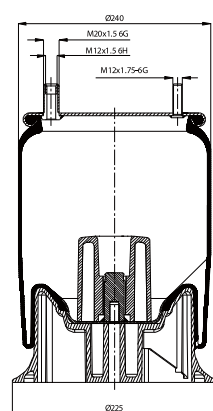

OE Part No

Fruehauf	M078580