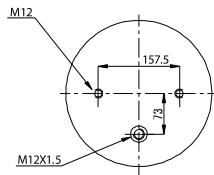

OE Part No

Gart T271/S (271.3.296)

Granning 17017

Saf 3.228.1002.01