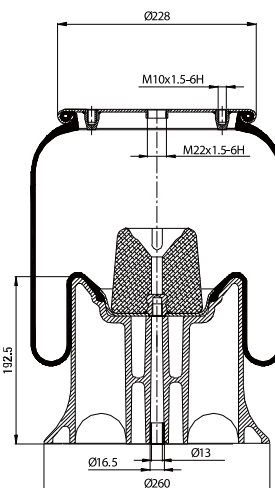

OE Part No

Weweler US06316F
 Schmitz Trailer 751065

020.8608.CP

Cross References

Firestone	1T17DJ-7
	W01M58 8608

OE Part No

Ror	2122 9214
-----	-----------

020.8753.C