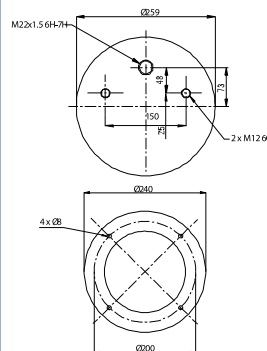

OE Part No

Saf Holland 2618 V	3 229 0029 00
Saf Holland 2618 V	3 229 2129 00
Saf Holland 2618 V	3 229 2229 00
Saf Holland 2618 V	3 229 2429 00