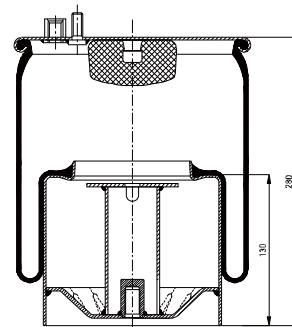

020.4884.C06

Cross References

Contitech	4884 N1P06
Firestone	TT17WR8.0
	W01M58 9880