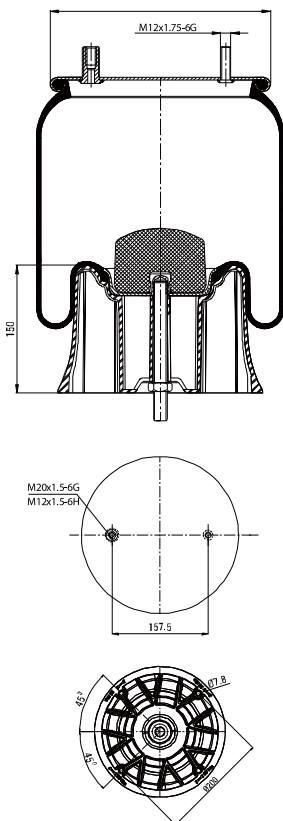

020.2619.CP1

Cross References

OE Part No

Daf 0 067 306
Saf Holland 26 19 II 3.229.0043.00