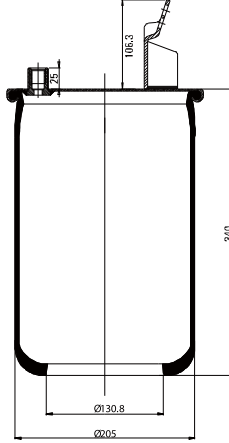

020.6418.S

Cross References

OE Part No

020.6420.S

Cross References

OE Part No

020.6602.S

Cross References

Contitech 6602 N

OE Part No

Volvo 20 573 113
Volvo 21041697
Volvo 20 480 202

020.6603.S

Cross References

Contitech 5420 N

OE Part No

Volvo 3 195 240