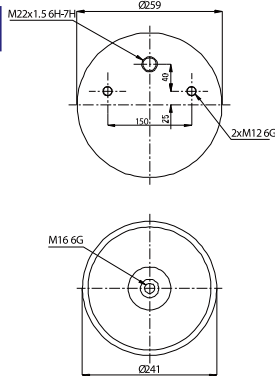

020.4022.CP05

Cross References

Contitech	4022 N P05
Firestone	1T17BS-6
	W01M58 8612
Phoenix	1DK 22 E-11
Vibracoustic	V 1DK 22 E-10
Goodyear	1R11-781
Cf Gomma	1T300-37 206585
Gart	D278S 278.1455

OE Part No

Saf Holland	3 229 0033 00