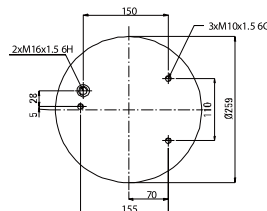

OE Part No

Daf	0 388 165
Daf	1697 678
Vdl Bus	0 388 165