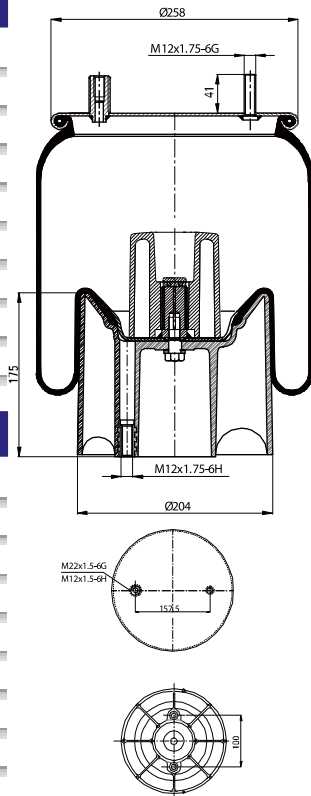

020.9002.CPA3

Cross References

Firestone	1T15 MPW-7
	W01M58 7074
Cf Gomma	1T300-338 205598
Phoenix	1DK 21A-3

OE Part No

Granning	15732
Ror / Meritor	212 22 442
Weweler	US 07074F