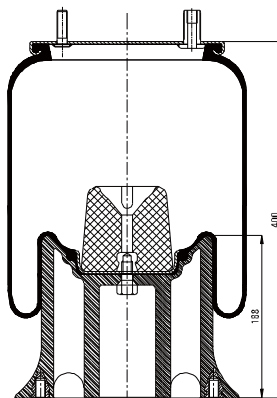

OE Part No

Dayton	352-9101
Hendricks	B 3842
on	SC2038
Loadguard	554768C1
Navistar /	12883-01
Fleetrite	S-5828-C
Reyco	S-740-C
Ridewell	1003589101C