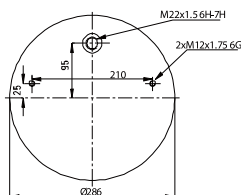

OE Part No

Schmitz	015 323
Weweler	US 04028