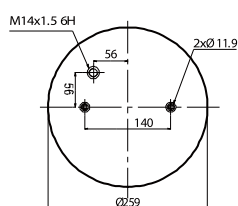

020.8608.S

Cross References

OE Part No

020.9002.SA3

Cross References

Springride	D12 U35
Goodyear	1R11-753

OE Part No

Acerbi	441901
Fruehauf	M060924

020.9002.SA8

Cross References

OE Part No

Mercedes	A 946 328 14 01
R.OR/Memior	21221307

020.40301.S

Cross References

OE Part No