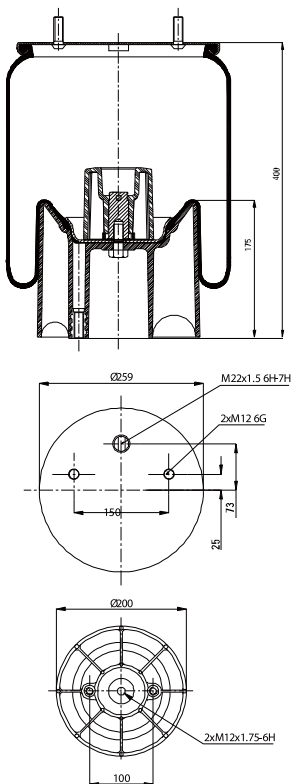

020.4157.CP04

Cross References

Contitech	4157 N P04
Firestone	1T15MPW-7
	W01M58 6297
Dunlop	D12B18
Goodyear	1R11-111
Taurus	KR 915-54
Phoenix	1DK 21A-4
	1DK 21A-8

OE Part No

Daimler Tas	A 946 328 1401
Ror	2122 1307
Weweler	US 06287
Weweler	US 07364