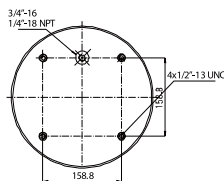

020.9156.CP

Cross References

Contitech 11 10.5-21A 370

Firestone 1T19L-11

W01358 9156

Goodyear 1R14-019

Triangle 8370

OE Part No

City Welding

Peerless 0550-00080

Hendrickson Trailer S 7128