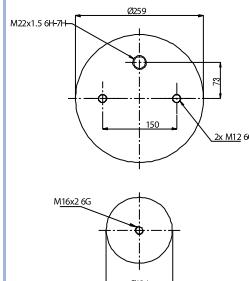

OE Part No

Bpw 05 429 42 03 0