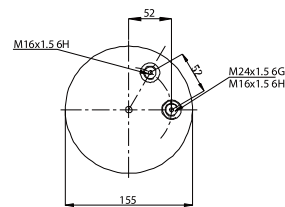

OE Part No

Mercedes A 942 320 5221