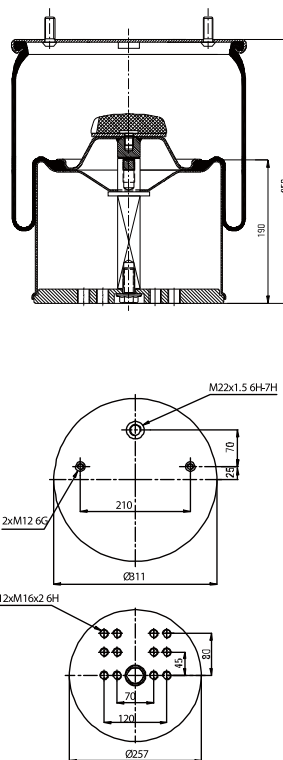

OE Part No

Bpw	05 429 40 08 1
Bpw	05 429 41 36 1
Bpw	05 429 40 54 0
Bpw	TYPE 36