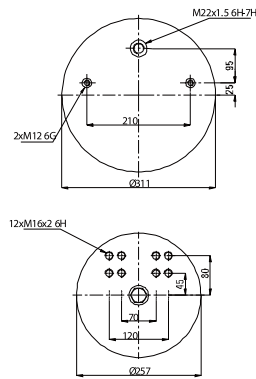

020.942.C

Cross References

OE Part No