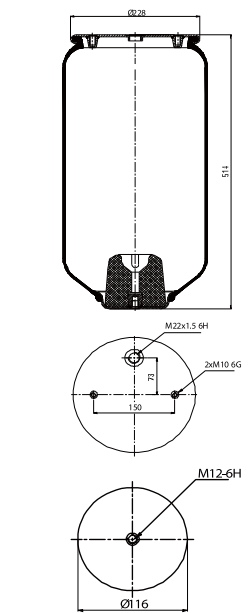

OE Part No

020.4159.S11

Cross References

Contitech	4159 N P11