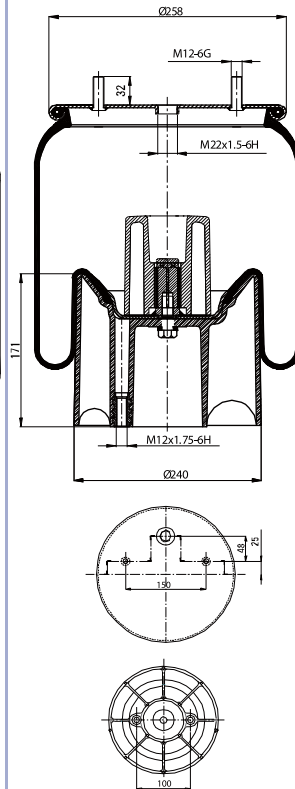

OE Part No

Mercedes	A 946 328 1401
Discos	A 946 328 1401
Ror / Meritor	212 21307
Weweler	US 87EUROF