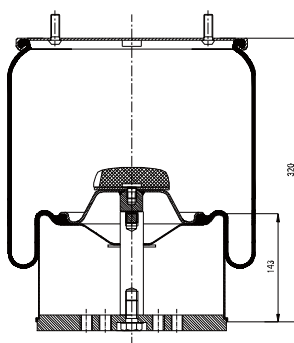

020.4881.C

Cross References

Contitech 4881 MB

Firestone 1T66F-7.0

W01M58 8602

Goodyear 1R 14-724

Phoenix 1DK 32 K-1

Dunlop D14B37

OE Part No

Bpw 05 429 4122 1

36 K