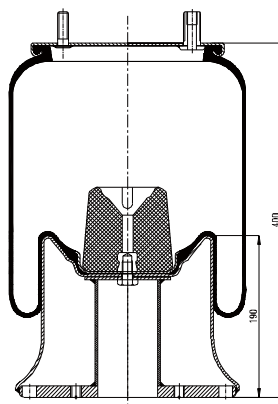

020.4159.C08

Cross References

Contitech	4159 N P08
Goodyear	1R 12-281

OE Part No

Hendrickson	NA 1817
-------------	---------

020.4159.C10

Cross References

Contitech	4159 N P10
Firestone	TT15M-9
	W01M58 0736