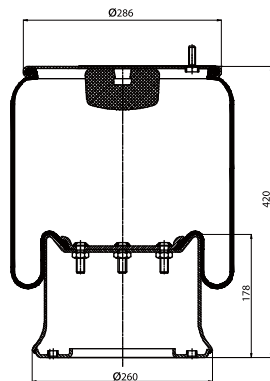

020.813.C18

Cross References

OE Part No