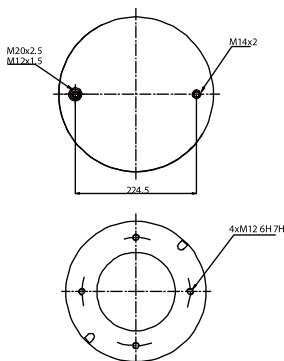

020.813.C2

Cross References

OE Part No