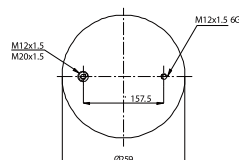

OE Part No

Bpw 05 429 4177 0