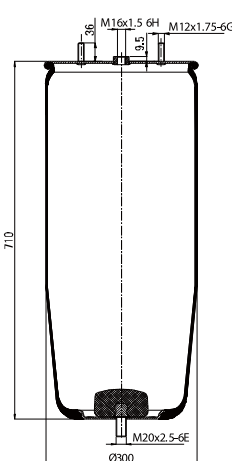

OE Part No

Kassbohrer 4.731.044.100