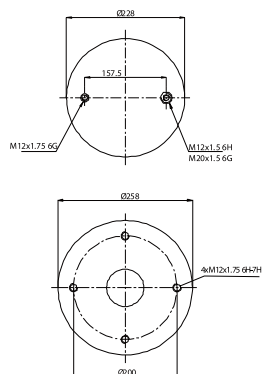

020.4159.C08

Cross References

Contitech	4159 N P08
Goodyear	1R 12-281

OE Part No

Hendrickson	NA 1817

020.4159.C10

Cross References

Contitech	4159 N P10
Firestone	TT15M-9
	W01M58 0736

OE Part No

Vdl Bus	1153933

020.4159.C15

Cross References

Contitech	4159 N P15

OE Part No

020.4159.C19

Cross References

Dunlop	D12 B07
	D12 B09

OE Part No