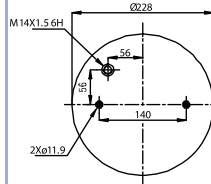

OE Part No

Scania - S.Bussar	1434506
Scania -S.Bussar	473868
Scania -S.Bussar	488269