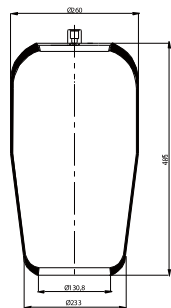

Contitech 4725 N P01

OE Part No

Gigant 247 103

020.4737.S1

Cross References

Contitech 4737 N

OE Part No

020.4757.S1