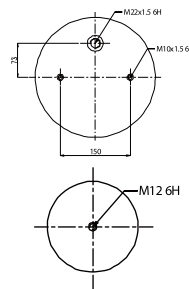

OE Part No

020.4158.S02

Cross References

Contitech 4158 N P02
Firestone 1T15MPW-9
W01M58 6257
Goodyear 1R12-748
Dunlop D12B23
Phoenix 1DK 20 B-1NP