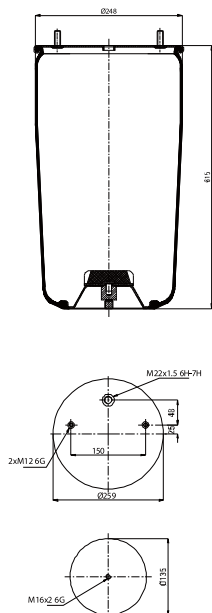

020.951.S

Cross References

Contitech 951MB\0

OE Part No

Bpw 05 429 40 72 0
Bpw 05 429 42 72 0